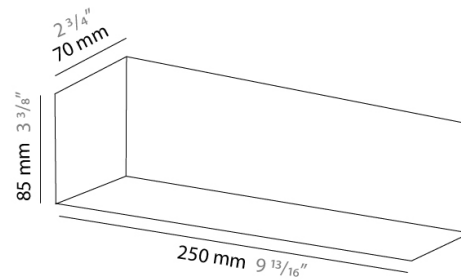

TOY SURFACE

D83281-MSS

GENERAL

Series: Toy _____

Brand: Panzeri _____

Division: Design _____

Mounting Type: Surface _____

Mounting Location: Wall _____

PHYSICAL

Shape: Rectangle _____

Length (mm): 250 _____

Length (in): 9 ¹³/₁₆ _____

Height (mm): 70 _____

Height (in): 2 ³/₄ _____

Extension (mm): 85 _____

Extension (in): 3 ³/₈ _____

Light Distribution: Direct / Indirect _____

Weight (kg): 0.82 _____

Weight (lbs): 1.8 _____

Diffuser: Frost White Glass _____

Fixture Material: Metal _____

ELECTRICAL

Lamp Type: LED _____

Input Wattage (W): 13 _____

Total Output Wattage (W): 12 _____

Driver Included: Yes _____

Driver Location: Integrated _____

Driver Type: Integral LED driver, 700mA (Dimming and 277V options available with remote driver sold separately) _____

LED

Color Temperature (°K): 3000 _____

Max. Delivered Lumen (lm): 938 _____

CRI: >80 CRI _____

OPTICAL

RATINGS AND CERTIFICATIONS

Certified By: CSA Certified to UL and CSA Standards _____

IP rating: IP20 _____