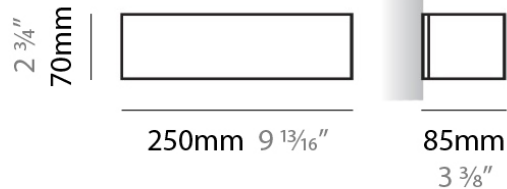

TOY SURFACE

D83285

GENERAL

Series: Toy

Brand: Panzeri

Division: Design

Mounting Type: Surface

Mounting Location: Wall

Subcategory: Ambient

PHYSICAL

Shape: Rectangle

Length (mm): 250

Length (in): 9 ⁷/₈

Height (mm): 70

Height (in): 2 ³/₄

Extension (mm): 85

Extension (in): 3 ¹/₄

Light Distribution: Direct / Indirect

Weight (kg): 0.9

Weight (lbs): 2

Diffuser: Frost White Glass

Fixture Material: Metal

ELECTRICAL

Number of Lamps: 1

Lamp Type: LED

Total Output Wattage (W): 12

Dimming: Non-Dimmable

Driver Included: Yes

Driver Location: Integrated

Driver Type: Constant Current

Driver Class: Class 2

Input Voltage (V): 120

Upon Request: (Dimming and 277V options available with remote driver sold separately)

LED

Color Temperature (°K): 3000

Nominal Lumen (lm): 2 x 730

CRI: >80 CRI

OPTICAL

RATINGS AND CERTIFICATIONS

Certified By: CSA Certified to UL and CSA Standards

IP rating: IP40