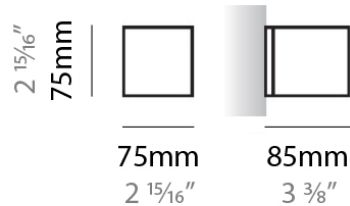

PROJECT	_____
TYPE	_____
NOTES	_____
QUANTITY	_____
DATE	_____

TOY SURFACE

D83147-WHI

GENERAL

Series: Toy
Brand: Panzeri
Division: Design
Mounting Type: Surface
Mounting Location: Wall

PHYSICAL

Shape: Square
Length (mm): 75
Length (in): $2 \frac{15}{16}$
Height (mm): 75
Height (in): $2 \frac{15}{16}$
Extension (mm): 85
Extension (in): $3 \frac{3}{8}$
Light Distribution: Direct / Indirect
Weight (kg): 0.6
Weight (lbs): 1
Diffuser: Frost White Glass
Fixture Material: Metal

ELECTRICAL

Number of Lamps: 1
Lamp Type: LED Retrofit / Halogen
Bulb Included: Bulb Not Included
Total Output Wattage (W): 3 / 35
Max. Wattage Per Lamp (W): 3 / 35
Lamp Base: G9
Input Voltage (V): 120

LED

OPTICAL

RATINGS AND CERTIFICATIONS

Certified By: CSA Certified to UL and CSA Standards
IP rating: IP20