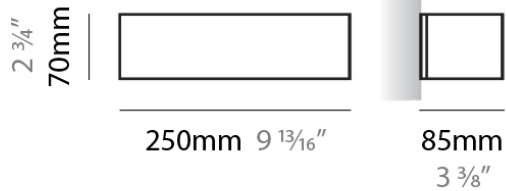

TOY SURFACE

D83137

GENERAL

Series: Toy
Brand: Panzeri
Division: Design
Mounting Type: Surface
Mounting Location: Wall
Subcategory: Ambient

PHYSICAL

Shape: Rectangle
Length (mm): 250
Length (in): 9 ⁷/₁₆"
Height (mm): 70
Height (in): 2 ³/₄"
Extension (mm): 85
Extension (in): 3 ¹/₄"
Light Distribution: Direct / Indirect
Weight (kg): 0.9
Weight (lbs): 2
Diffuser: Frost White Glass
Fixture Finish: WHI
Fixture Material: Metal

ELECTRICAL

Number of Lamps: 1
Lamp Type: CFL
Bulb Included: Bulb Not Included
Total Output Wattage (W): 26
Max. Wattage Per Lamp (W): 26
Lamp Base: GX24-q3
Dimming: Non-Dimmable
Driver Included: Yes
Driver Type: Ballast - 120Vac - Non-dimming
Input Voltage (V): 120

LED

OPTICAL

RATINGS AND CERTIFICATIONS

Certified By: CSA Certified to UL and CSA Standards
IP rating: IP40